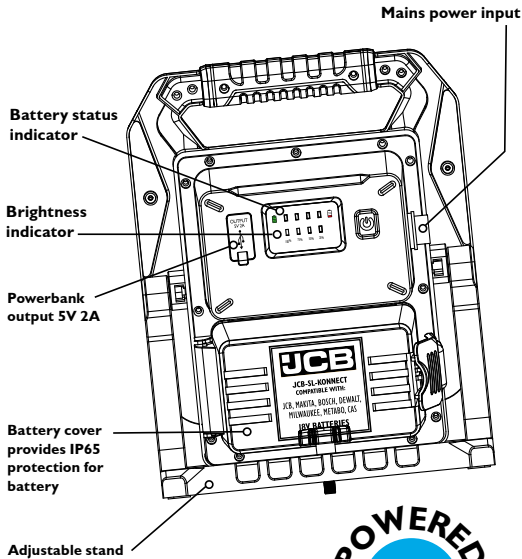

DATA SHEET

18V MULTI-BATTERY / MAINS LIGHT

**POWERED
YOUR WAY**
USE YOUR
18V BATTERY

**3 YEAR
REPLACEMENT
WARRANTY**

NO SMALL PRINT, NO CATCHES

JCB-SL-KONNECT 6500

Output: 6500 lumens

Hybrid powered by mains or 18V power tool battery

Runtime: Immense

Chargetime: N/A

4 light settings: 25%, 50%, 75%, 100%

Dust / waterproof IP65

Battery status indicator

Robust 1m drop test

Tripod mountable and built-in USB power bank

Contents

1 x JCB-SL-Konnect 6500

1 x Adapters for JCB, Bosch, Makita, DeWalt, Milwaukee, Metabo, CAS

1 x Mains power lead

6500 LUMENS

IP65 WATER/DUSTPROOF

18V POWER TOOL BATTERY

USB POWERBANK

IMMENSE RUNTIME