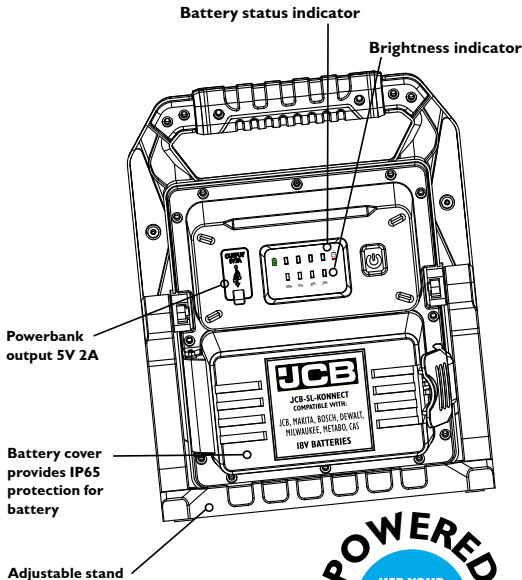

18V MULTI-BATTERY LIGHT

3 YEAR REPLACEMENT WARRANTY

NO SMALL PRINT, NO CATCHES

JCB-SL-KONNECT 4500

- Output: 4500 lumens
- Battery: 18V power tool battery
- Runtime: Immense
- Chargetime: N/A
- 4 light settings: 25%, 50%, 75%, 100%
- Dust / waterproof IP65
- Battery status indicator
- Robust 1m drop test
- Tripod mountable and built-in USB power bank

Contents

- 1 x JCB-SL-Konnect 4500
- 1 x Adapters for JCB, Bosch, Makita, DeWalt, Milwaukee, Metabo, CAS

4500 LUMENS

IP65 WATER/DUSTPROOF

18V POWER TOOL BATTERY

USB POWERBANK

IMMENSE RUNTIME

DROPTEST IN IK08 RATED