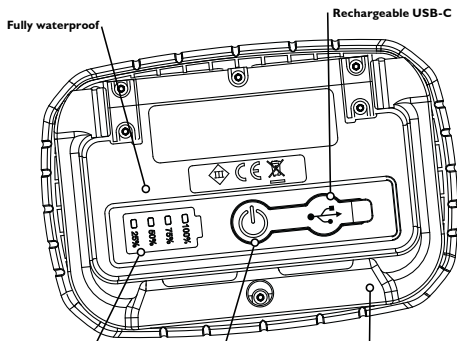

DATA SHEET

TOUGH 1500 LUMEN WORKLIGHT

LED floodlight

Water & oil
resistant body

Fully waterproof

Rechargeable USB-C

Battery status indicator

Power switch

Dust / waterproof IP68

Robust & submersible

1.5m drop test

Stand with strong magnets

Built in powerbank

Contents

1 x JCB-WL-TuffXone

1 x USB-C charging cable