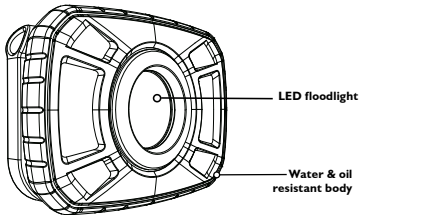

DATA SHEET

TOUGH 1500 LUMEN WORKLIGHT

LED floodlight

Water & oil
resistant body

Fully waterproof

Rechargeable USB-C

Battery status indicator

Power switch

Stand with strong magnets

JCB-WL-TUFFXONE

Output: 1500 lumens

Rechargeable USB-C

Runtime: Up to 6hrs on full charge

2 brightness levels

1500 / 750 lumens

Battery status indicator

Dust / waterproof IP68

Robust & submersible

1.5m drop test

Stand with strong magnets

Built in powerbank

Contents

1 x JCB-WL-TuffXone

1 x USB-C charging cable