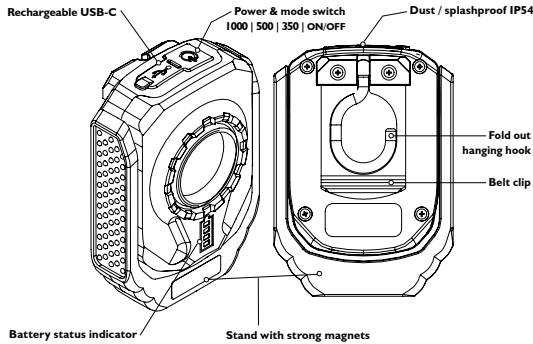

# TOUGH 1000 LUMEN LED WORKLIGHT

## JCB-WL-POCKET

- Output: 1000 lumens
- Rechargeable USB-C
- Runtime: up to 8hrs on full charge
- 3 brightness levels
- 1000 / 500 / 350 lumens
- Battery status indicator
- Splash / dustproof IP54
- Robust 2m drop test
- Belt clip, plus hanging hook
- Built in stand with strong magnetic base
- Rotates 360°

### Contents

- 1 x JCB-WL-Pocket
- 1 x USB-C charging cable

**3 YEAR REPLACEMENT WARRANTY**

NO SMALL PRINT, NO CATCHES

1000 LUMENS

IP54 SPLASH/DUSTPROOF

8H RUNTIME (MAX)

DROPTEST 2M