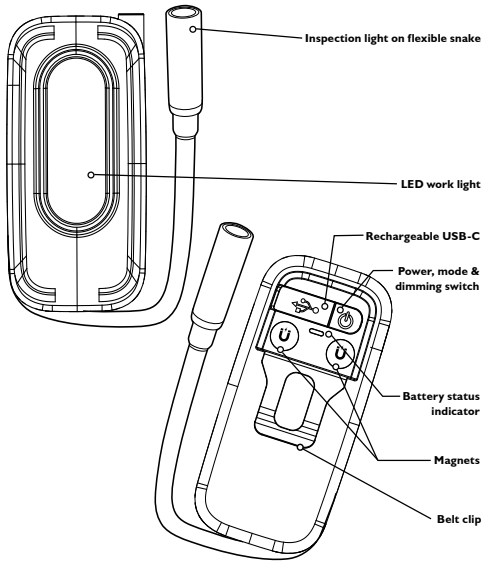

# DUAL INSPECTION & WORK LIGHT

## JCB-WL-FLEXTRA

Output: 300 lumens  
Rechargeable USB-C  
Runtime: up to 20hrs  
300 lumen dimmable work light  
100 lumen flex light  
Built in magnets  
Belt clip  
Dust / waterproof IP65

### Contents

1 x JCB-WL-Flextra  
1 x USB-C Charging Cable

**3** YEAR  
REPLACEMENT  
WARRANTY

NO SMALL PRINT, NO CATCHES

300  
LUMENS

IP65  
WATER/DUSTPROOF

20H  
RUNTIME (MAX)

DROPTEST 1.5M  
IK09 RATED